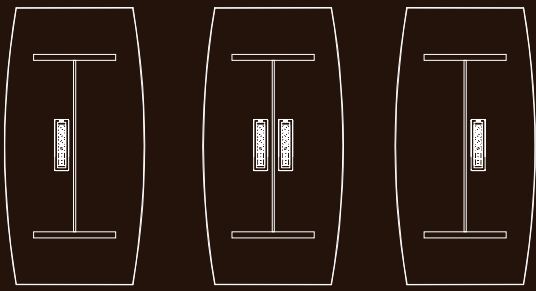

MEDIAPORT ARRANGEMENT