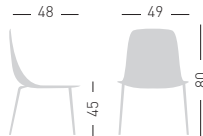

stackable / impilabile (4pcs)

NA not assembled / non assemblato

0,24 m³ - 22 kg.
55x65,5x63cm.
4 pcs [carton]

Frame Finishing & Codes / Finiture Telai e Codici

cod.135.--/TPB white painted/verniciato bianco