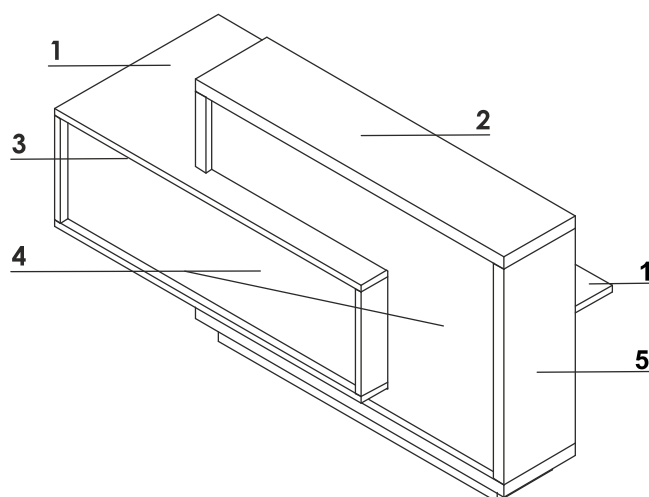

80 HIGH GLOSS
LIME

81 HIGH GLOSS
BURGUNDY

1. **Work top** - MFC 28mm, PVC edge
2. **Worktop** - MFC 52mm(12+12+28mm), PVC edge
3. **Body** - MFC 28mm, PVC edge
4. **Front** - HPL - high gloss, PVC edge
5. **Body** - MFC 52mm, PVC edge

1. **Cable grommets** - Ø80
2. **Supporting leg** - profile 30x30, color 09 aluminium

ATTENTION - Interior of the front in white

TECHNICAL SPECIFICATION

DIMENSIONS

W1 - 1500mm | W2 - 2101mm | W3 - 800mm | W4 - 350mm | W5 - 231mm | W6 - 121mm | W7 - 600mm | W8 - 80mm | W9 - 1016mm | W10 - 1512mm | W11 - 589mm | W12 - 372mm | W13 - 500mm | W14 - 230mm

PRODUCT ILLUSTRATION	DIMENSIONS [mm]			INDEX SYMBOL		kg	m3	pcs		COMMENTS
	WIDTH	DEPTH	HEIGHT							

FORO RECEPTION DESK

	2100	800	1100	LF10		162.5	0.385	3		
	2100	800	1100	LF11		162.5	0.385	3		