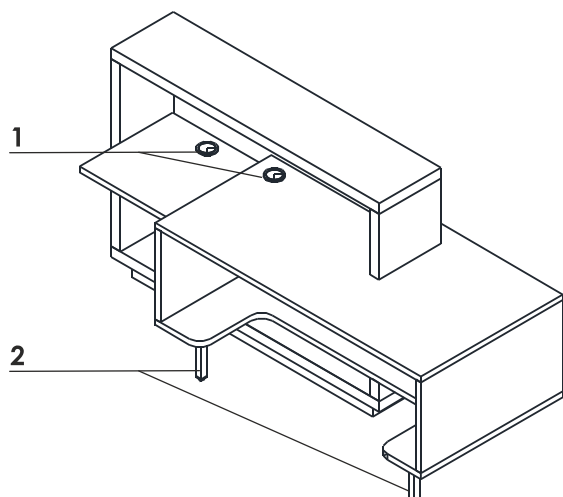

80 HIGH GLOSS
LIME

81 HIGH GLOSS
BURGUNDY

1. **Work top** - MFC 28mm, PVC edge
2. **Worktop** - MFC 52mm(12+12+28mm), PVC edge
3. **Body** - MFC 28mm, PVC edge
4. **Front** - HPL - high gloss, PVC edge
5. **Body** - MFC 52mm, PVC edge

1. **Cable grommets** - Ø80
2. **Supporting leg** - profile 30x30, color 09 aluminium

ATTENTION - Interior of the front in white

TECHNICAL SPECIFICATION

DIMENSIONS

W1 - 1500mm | W2 - 2101mm | W3 - 800mm | W4 - 350mm | W5 - 231mm | W6 - 121mm | W7 - 600mm | W8 - 80mm | W9 - 1016mm | W10 - 1512mm | W11 - 589mm | W12 - 372mm | W13 - 500mm | W14 - 230mm

PRODUCT ILLUSTRATION	DIMENSIONS [mm]			INDEX SYMBOL		kg	m3	pcs		COMMENTS
	WIDTH	DEPTH	HEIGHT							

FORO RECEPTION DESK

	2100	800	1100	LF10		162.5	0.385	3		
	2100	800	1100	LF11		162.5	0.385	3		