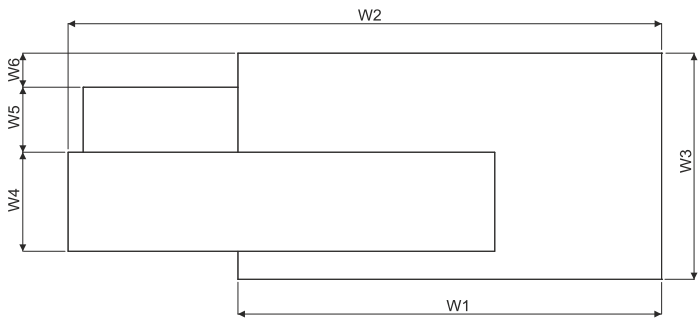

80 HIGH GLOSS
LIME

81 HIGH GLOSS
BURGUNDY

1. **Work top** - MFC 28mm, PVC edge
2. **Worktop** - MFC 52mm(12+12+28mm), PVC edge
3. **Body** - MFC 28mm, PVC edge
4. **Front** - HPL - high gloss, PVC edge
5. **Body** - MFC 52mm, PVC edge

1. **Cable grommets** - Ø80
2. **Supporting leg** - profile 30x30, color 09 aluminium

ATTENTION - Interior of the front in white

TECHNICAL SPECIFICATION

DIMENSIONS

W1 - 1500mm | W2 - 2101mm | W3 - 800mm | W4 - 350mm | W5 - 231mm | W6 - 121mm | W7 - 600mm | W8 - 80mm | W9 - 1016mm | W10 - 1512mm | W11 - 589mm | W12 - 372mm | W13 - 500mm | W14 - 230mm

PRODUCT ILLUSTRATION	DIMENSIONS [mm]			INDEX SYMBOL		kg	m3	pcs		COMMENTS
	WIDTH	DEPTH	HEIGHT							

FORO RECEPTION DESK

	2100	800	1100	LF10		162.5	0.385	3		
	2100	800	1100	LF11		162.5	0.385	3		