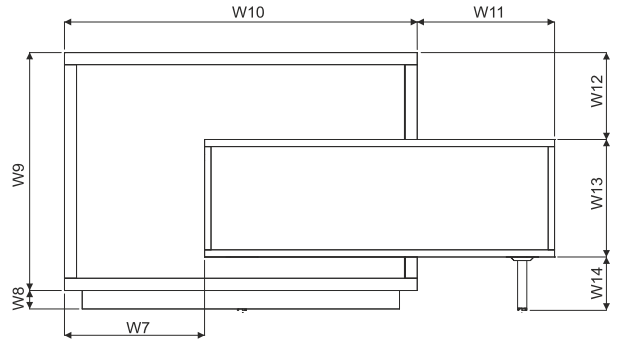

80 HIGH GLOSS
LIME

81 HIGH GLOSS
BURGUNDY

1. **Work top** - MFC 28mm, PVC edge
2. **Worktop** - MFC 52mm(12+12+28mm), PVC edge
3. **Body** - MFC 28mm, PVC edge
4. **Front** - HPL - high gloss, PVC edge
5. **Body** - MFC 52mm, PVC edge

1. **Cable grommets** - Ø80
2. **Supporting leg** - profile 30x30, color 09 aluminium

ATTENTION - Interior of the front in white

TECHNICAL SPECIFICATION

DIMENSIONS

W1 - 1500mm | W2 - 2101mm | W3 - 800mm | W4 - 350mm | W5 - 231mm | W6 - 121mm | W7 - 600mm | W8 - 80mm | W9 - 1016mm | W10 - 1512mm | W11 - 589mm | W12 - 372mm | W13 - 500mm | W14 - 230mm

PRODUCT ILLUSTRATION	DIMENSIONS [mm]			INDEX SYMBOL		kg	m3	pcs		COMMENTS
	WIDTH	DEPTH	HEIGHT							

FORO RECEPTION DESK

	2100	800	1100	LF10		162.5	0.385	3		
	2100	800	1100	LF11		162.5	0.385	3		