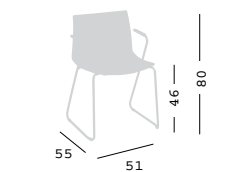

Chromed or white painted sled frame with armrests, front upholstered shell.

Struttura a slitta con braccioli, cromata o verniciata bianca, scocca rivestita front.

NA not assembled / non assemblato

Frame Finishing / Finiture Telai

cod. 366.--/IKSTS chromed/cromata
cod. 366.--/IESTS chromed/cromata
cod. 366.--/IBSTS chromed/cromata
cod. 366.--/ITCSTS chromed/cromata
cod. 366.--/IKSTSB white painted/verniciato bianco
cod. 366.--/IESTSB white painted/verniciato bianco
cod. 366.--/IBSTSB white painted/verniciato bianco
cod. 366.--/ITCSTSB white painted/verniciato bianco

Fabric required
Fabbisogno di tessuto
1 pcs: Lin Mtrs 0,7 [h1,40]

Minimum order 4pcs
Ordine minimo 4pz