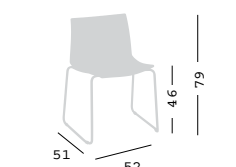

Chromed or white painted sled steel frame, front upholstered shell.

Struttura a slitta, cromata o verniciata bianca, scocca rivestita front.

NA not assembled / non assemblato

Frame Finishing / Finiture Telai

cod. 366.--/IKST chromed/cromata
cod. 366.--/IEST chromed/cromata
cod. 366.--/IBST chromed/cromata
cod. 366.--/ITCST chromed/cromata
cod. 366.--/IKSTB white painted/verniciato bianco
cod. 366.--/IESTB white painted/verniciato bianco
cod. 366.--/IBSTB white painted/verniciato bianco
cod. 366.--/ITCSTB white painted/verniciato bianco

Fabric required
Fabbisogno di tessuto
1 pcs: Lin Mtrs 0,7 [h1,40]

Minimum order 4pcs
Ordine minimo 4pz