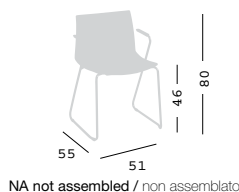

Chromed or white painted sled frame with armrests, full upholstered shell.

Struttura a slitta con braccioli, cromata o verniciata bianca, scocca rivestita full.

NA not assembled / non assemblato

Frame Finishing / Finiture Telai

- cod. 365.--/IKSTS chromed/cromata
- cod. 365.--/IESTS chromed/cromata
- cod. 365.--/IBSTS chromed/cromata
- cod. 365.--/ITCSTS chromed/cromata
- cod. 365.--/IKSTSB white painted/verniciato bianco
- cod. 365.--/IESTSB white painted/verniciato bianco
- cod. 365.--/IBSTSB white painted/verniciato bianco
- cod. 365.--/ITCSTSB white painted/verniciato bianco

Minimum order 4pcs
Ordine minimo 4pz