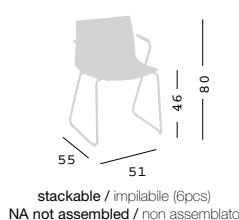

Chromed or white painted sled frame with armrests, techno polymer shell.

Struttura a slitta con braccioli, cromata o verniciata bianca, scocca in tecnopolimero.