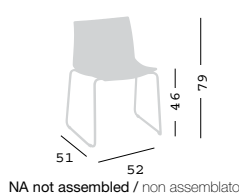

Chromed or white painted sled steel frame, full upholstered shell.

Struttura a slitta, cromata o verniciata bianca, scocca rivestita full.

NA not assembled / non assemblato

Frame Finishing / Finiture Telai

- cod. 365.--/IKST chromed/cromata
- cod. 365.--/IEST chromed/cromata
- cod. 365.--/IBST chromed/cromata
- cod. 365/ITCST chromed/cromata
- cod. 365.--/IKSTB white painted/verniciato bianco
- cod. 365.--/IESTB white painted/verniciato bianco
- cod. 365.--/IBSTB white painted/verniciato bianco
- cod. 365/ITCSTB white painted/verniciato bianco

Minimum order 4pcs
Ordine minimo 4pz

Fabric required
Fabbisogno di tessuto
1 pcs: Lin Mtrs 1,2 [h1,40]