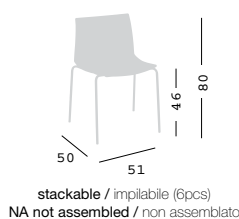

Chromed or white painted 4-Legged metal frame, techno polymer shell.

Struttura in metallo 4 gambe, cromata o verniciata bianca, scocca in tecnopolimero.