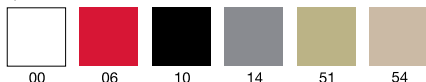

Fabric required
Fabbisogno di tessuto
1 pcs: Lin Mtrs 1,2 [h1,40]