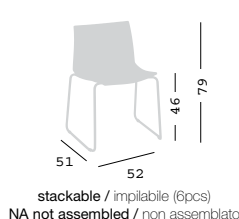

Chromed or white painted sled steel frame, techno polymer shell.

Struttura a slitta, cromata o verniciata bianca, scocca in tecnopolimero.