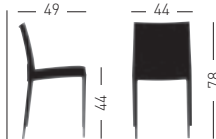

# OVER UPHOLSTERED IMBOTTITE

Available fabric / Tessuti disponibili  
Eco-leather Aurea / Ecopelle Aurea **E**  
COM fabric / Tessuto cliente **TC** (10pcs min.)

## OVER PLUS

Full techno polymer frame and seat upholstered by eco-leather.  
Struttura integrale in tecnopolimero con seduta imbottita in ecopelle.

A assembled / assemblato

0,30 m<sup>3</sup> - 11 kg.  
62,5x46x97cm.  
2 pcs [carton]