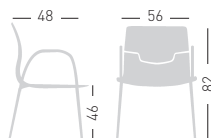

Chromed or white painted 4-Legged metal frame with armrests, techno polymer shell.
Struttura in metallo 4 gambe con braccioli, cromata, satinata o verniciata bianca, scocca in tecnopolimero.