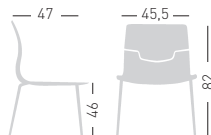

Chromed or white painted 4-Legged metal frame, techno polymer shell.
Struttura in metallo 4 gambe, cromata, satinata o verniciata bianca, scocca in tecnopolimero.