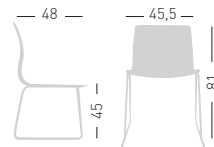

stackable / impilabile (8pcs)

NA not assembled / non assemblato

0,24 m³ - 24,8 kg.
55x65,5x63cm.
4 pcs [carton]

Frame Finishing & Codes / Finiture Telai e Codici

cod.174.--/S chromed/cromata

cod.174.--/SB white painted/verniciato bianco