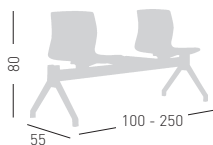

**SLOT FILL PG**

2-3-4-5 seat benches, metal-polymer co-injected legs, technopolymer shell.  
Panca a 2-3-4-5 posti, gambe co-iniettate in metallo-polimero, scocca in tecnopolimero.

NA not assembled / non assemblato