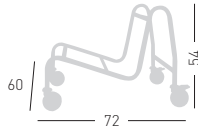

0,3 m³ - 10kg
63x75x58cm.
1 pcs [carton]

Frame Finishing & Codes / Finiture Telai e Codici

cod.2000/A

available for models: S
disponibile per versioni: S

stackable on trolley 20 pcs
impilabili su carrello 20 pcs

max height with 20 chairs 188 cm
altezza carrello con 20 sedie 188 cm

€