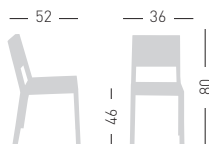

TOGETHER

Available colors / Colori disponibili

44 45 46 47

TOGETHER

Techno polymer shell, oak frame.
Scocca in tecnopolimero, telaio in rovere.

CATAS
TECHNO - POLYMER

stackable / impilabile (4pcs)

A assembled / assemblato

0,30 m³ - 11,40 kg.
58x53,5x91,5cm.
2 pcs [carton]

Frame Finishing & Codes / Finiture Telai e Codici

cod. 138.-- /A only natural oak/solo rovere