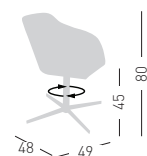

PLAZA L

Leather or fabric upholsterd chair,
 chromed base.
 Sedia rivestita in pelle o tessuto, base
 in metallo cromato.

A assembled / assemblato

0,31 m² - 13 kg.
 66x55x63cm.
 1 pcs (carton)

Frame Finishing & Codes / Finiture Telai e Codici

PLAZA 5R

Leather or fabric upholsterd chair,
 chromed base with castors.
 Sedia rivestita in pelle o tessuto, base
 in metallo cromato con ruote.

A assembled / assemblato

0,38 m² - 13 kg.
 67x57x65cm.
 1 pcs (carton)