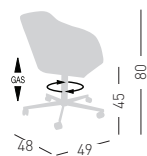

cod.262.--/IBL chromed/cromata
cod.262.--/IKL chromed/cromata
cod.262.--/IPL chromed/cromata
cod.262.--/IEL chromed/cromata
cod.262/ITCL chromed/cromata

Minimum order 4pcs
 Ordine minimo 4pz

Fabric required
 Fabbisogno di tessuto
 1 pcs: Lin Mtrs 1,5 (h1,40)

PLAZA 5R

Leather or fabric upholsterd chair,
 chromed base with castors.
 Sedia rivestita in pelle o tessuto, base
 in metallo cromato con ruote.

A assembled / assemblato

0,38 m² - 13 kg.
 67x57x65cm.
 1 pcs (carton)