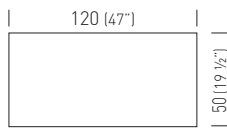

Compactop Color / Colore Piano Compactop

Laminated Top Color / Colore Piano Laminato

Only with Compactop
Solo con Compactop

Fullcolor white top available on demand.
Bianco Fullcolor disponibile su richiesta.

120x50compactop
120x50laminated

TBNKC800._-_/H110
TBNKL804._-_/H110

0.47m³ / 18kg / 1pcs

0.47m³ / 18kg / 1pcs