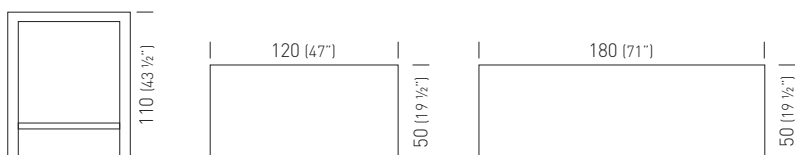

# BREAK

Studio Eurolinea Design

High table, Laminated surfaces,  
chromed footrest.

Tavolo alto con struttura in  
Laminato e poggiatesta cromato.

Laminated Top Color / Colore Piano Laminato

120x50	TBRKL810. __-__ /H110		0.52m <sup>3</sup> / 25kg / 1pcs
180x50	TBRKL814. __-__ /H110		0.76m <sup>3</sup> / 30kg / 1pcs