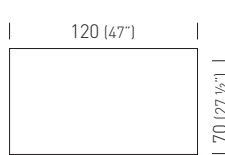

00

10

F

W

RN

110 (43 1/2")

120 (47")

50 (19 1/2")

120 (47")

70 (27 1/2")

120x50compactop  
120x50laminated  
120x70compactop  
120x70laminated

TICSC830.\_.\_/H110  
TICSL836.\_.\_/H110  
TICSC832.\_.\_/H110  
TICSL838.\_.\_/H110

0.47m<sup>3</sup> / 25kg / 1pcs  
 0.47m<sup>3</sup> / 25kg / 1pcs  
 0.48m<sup>3</sup> / 26kg / 1pcs  
 0.48m<sup>3</sup> / 26kg / 1pcs