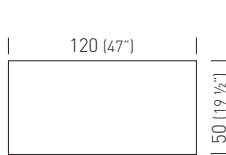

00

10

F

W

RN

110 (43 1/2")

120 (47")

50 (19 1/2")

120 (47")

70 (27 1/2")

120x50compactop  
120x50laminated  
120x70compactop  
120x70laminated

TICSC830.\_.\_/H110  
TICSL836.\_.\_/H110  
TICSC832.\_.\_/H110  
TICSL838.\_.\_/H110

0.47m<sup>3</sup> / 25kg / 1pcs  
 0.47m<sup>3</sup> / 25kg / 1pcs  
 0.48m<sup>3</sup> / 26kg / 1pcs  
 0.48m<sup>3</sup> / 26kg / 1pcs