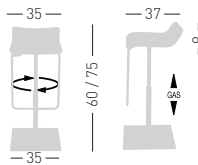

## MICRO A

Techno polymer seat, chromed frame and combined base.  
Seduta in tecnopolimero, telaio cromato e base abbinata.

A assembled / assemblato  
0,13 m<sup>3</sup>  
10,4 kg [A]  
11 kg [AV]  
42x42x77,5cm.  
1 pcs [carton]

Frame Finishing & Codes / Finiture Telai e Codici

**cod. 59.-- /A**

Base color combined with the seat  
Colore base abbinata alla seduta

**cod. 59.-- /AV**  
chromed base/base cromata

## MICRO X

Techno polymer seat, chromed frame and base.  
Seduta in tecnopolimero, telaio e base cromati.

A assembled / assemblato  
0,13 m<sup>3</sup> - 18 kg.  
42x42x77,5cm.  
1 pcs [carton]

Frame Finishing & Codes / Finiture Telai e Codici