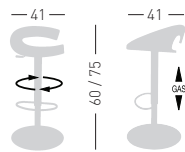

### TORINO I

Techno polymer seat upholstered in leather, chromed frame and combined base.  
 Seduta in tecnopolimero rivestita in pelle, telaio cromato e base abbinata.

A assembled / assemblato

0,19 m<sup>3</sup> - 12,5 kg.  
 46x46x89cm.  
 1 pcs [carton]

### TORINO IV

Techno polymer seat upholstered in leather, chromed frame and base.  
 Seduta in tecnopolimero rivestita in pelle, telaio e base cromata.

A assembled / assemblato

0,19 m<sup>3</sup> - 13 kg.  
 46x46x89cm.  
 1 pcs [carton]