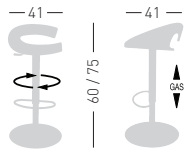

Frame Finishing & Codes / Finiture Telai e Codici

**cod.62.--/IPA**

Base color combined with the seat  
 Colore base abbinata alla seduta

Minimum order 4pcs  
 Ordine minimo 4pz

Available fabric / Tessuti disponibili  
 Leather / Pelle **P**

### TORINO IV

Techno polymer seat upholstered in leather, chromed frame and base.  
 Seduta in tecnopolimero rivestita in pelle, telaio e base cromata.

A assembled / assemblato

0,19 m<sup>3</sup> - 13 kg.  
 46x46x89cm.  
 1 pcs [carton]